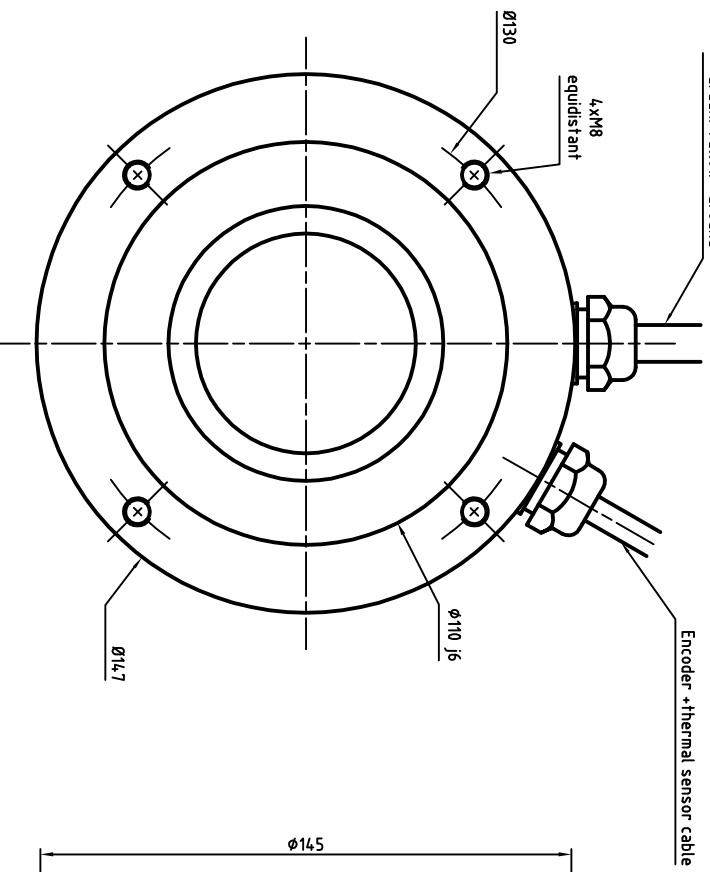

Power cable diameter and section depends on rated current
 U : Phase 1
 V : Phase 2
 W : Phase 3
 Green/Yellow : Ground

ENCODER SIGNAL COLORS

Wires colors	ERN1387	ERN1381	ECN1313	EON1325
White	A+	0V	Up	Up
Brown	A-	Up	0V	0V
Green	R+	A+	A+	A+
Yellow	R-	A-	A-	A-
Pink	D+	B-	B-	B-
Grey	D-	B+	B+	B+
Blue	C+	R+	DATA+	DATA+
Red	C-	R-	DATA-	DATA-
Black	Thermal	Thermal	CLOCK+	CLOCK+
Violet	Thermal	Thermal	CLOCK-	CLOCK-
Grey/Pink	B+	N/A	Thermal	Thermal
Red/Blue	B-	N/A	Thermal	Thermal
White/Green	0V	N/A	N/A	N/A
Brown/Green	Up	N/A	N/A	N/A