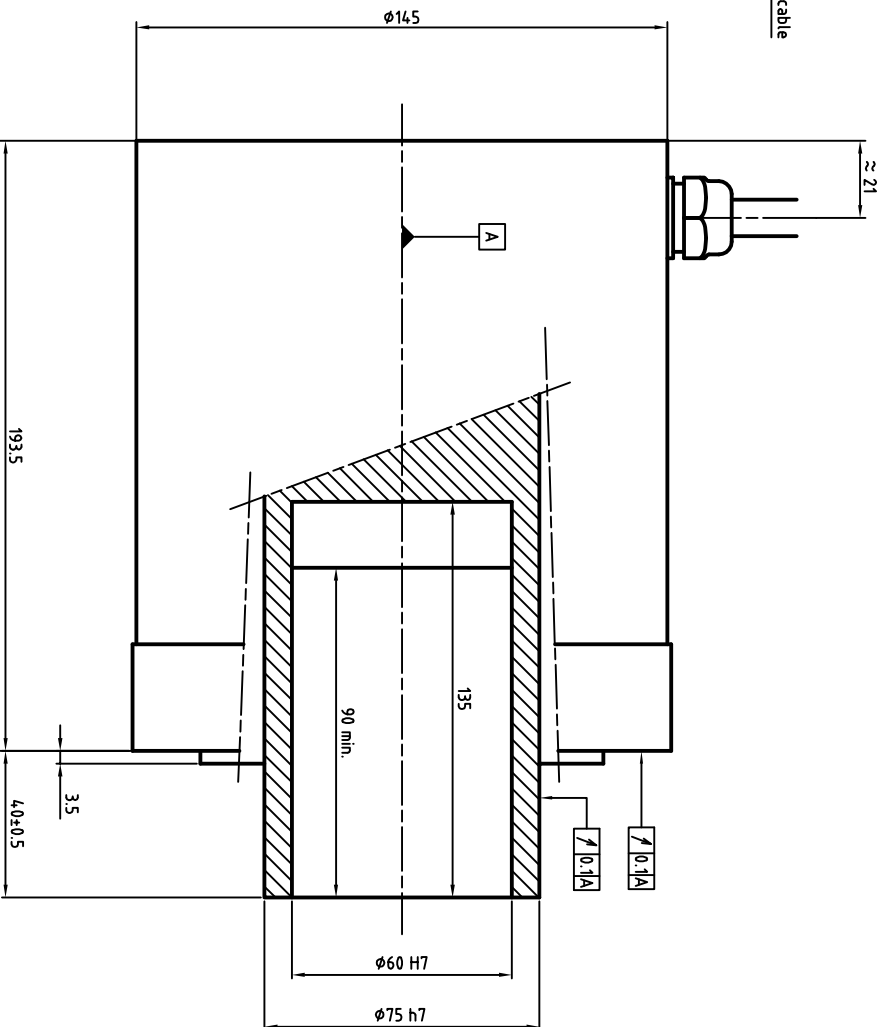

Power cable diameter and section depends on rated current
 U : Phase 1
 V : Phase 2
 W : Phase 3
 Green/Yellow : Ground

ENCODER SIGNAL COLORS

Wires colors	ERN1387	ERN1381	ECN1313	EON1325
White	A+	0V	Up	Up
Brown	A-	Up	0V	0V
Green	R+	A+	A+	A+
Yellow	R-	A-	A-	A-
Pink	D+	B-	B-	B-
Grey	D-	B+	B+	B+
Blue	C+	R+	DATA+	DATA+
Red	C-	R-	DATA-	DATA-
Black	Thermal	Thermal	CLOCK+	CLOCK+
Violet	Thermal	Thermal	CLOCK-	CLOCK-
Grey/Pink	B+	N/A	Thermal	Thermal
Red/Blue	B-	N/A	Thermal	Thermal
White/Green	0V	N/A	N/A	N/A
Brown/Green	Up	N/A	N/A	N/A